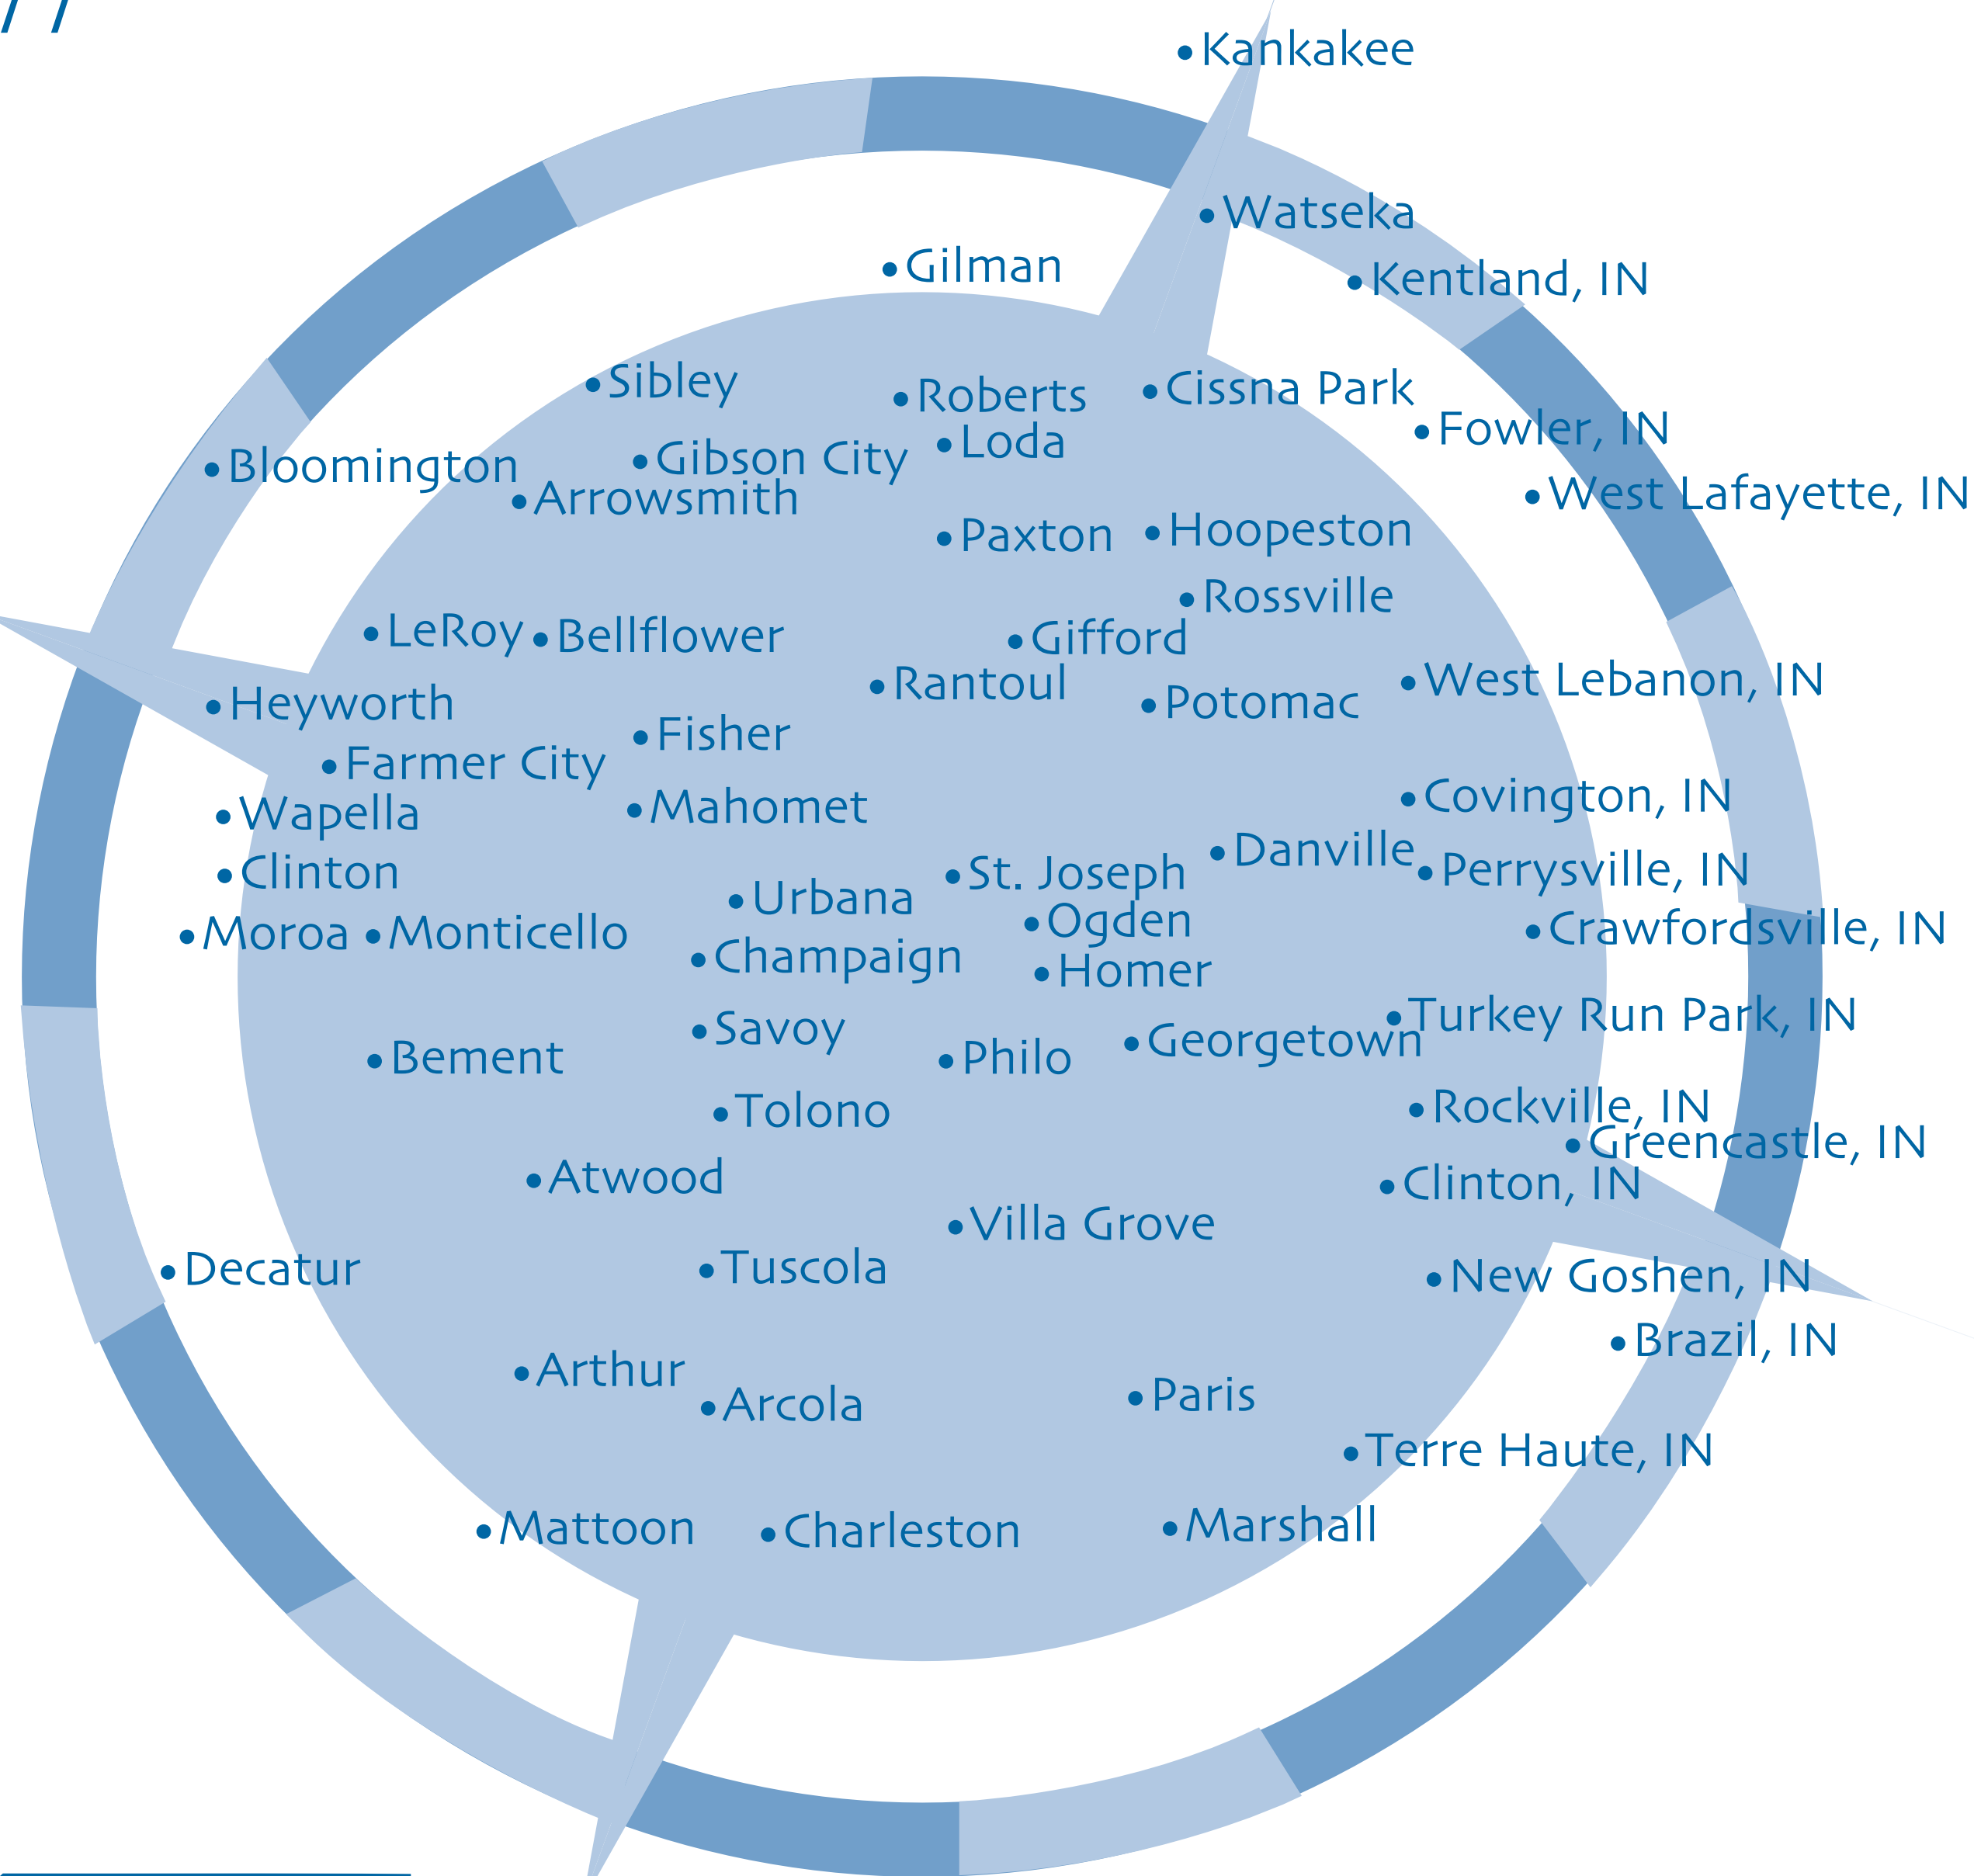

RADIO Coverage Map

Reaching the folks and families of East-Central
Illinois and West-Central Indiana.
1.2 MILLION POTENTIAL LISTENERS

Phone: 217.367.7777
P.O. Box 550
Fisher, IL
61843-0550

**GREAT NEWS
RADIO NETWORK**

WGNJ 89.3 FM WGNN 102.5 103.9 97.1 FM
GREAT NEWS RADIO IS GOOD NEWS FOR ALL